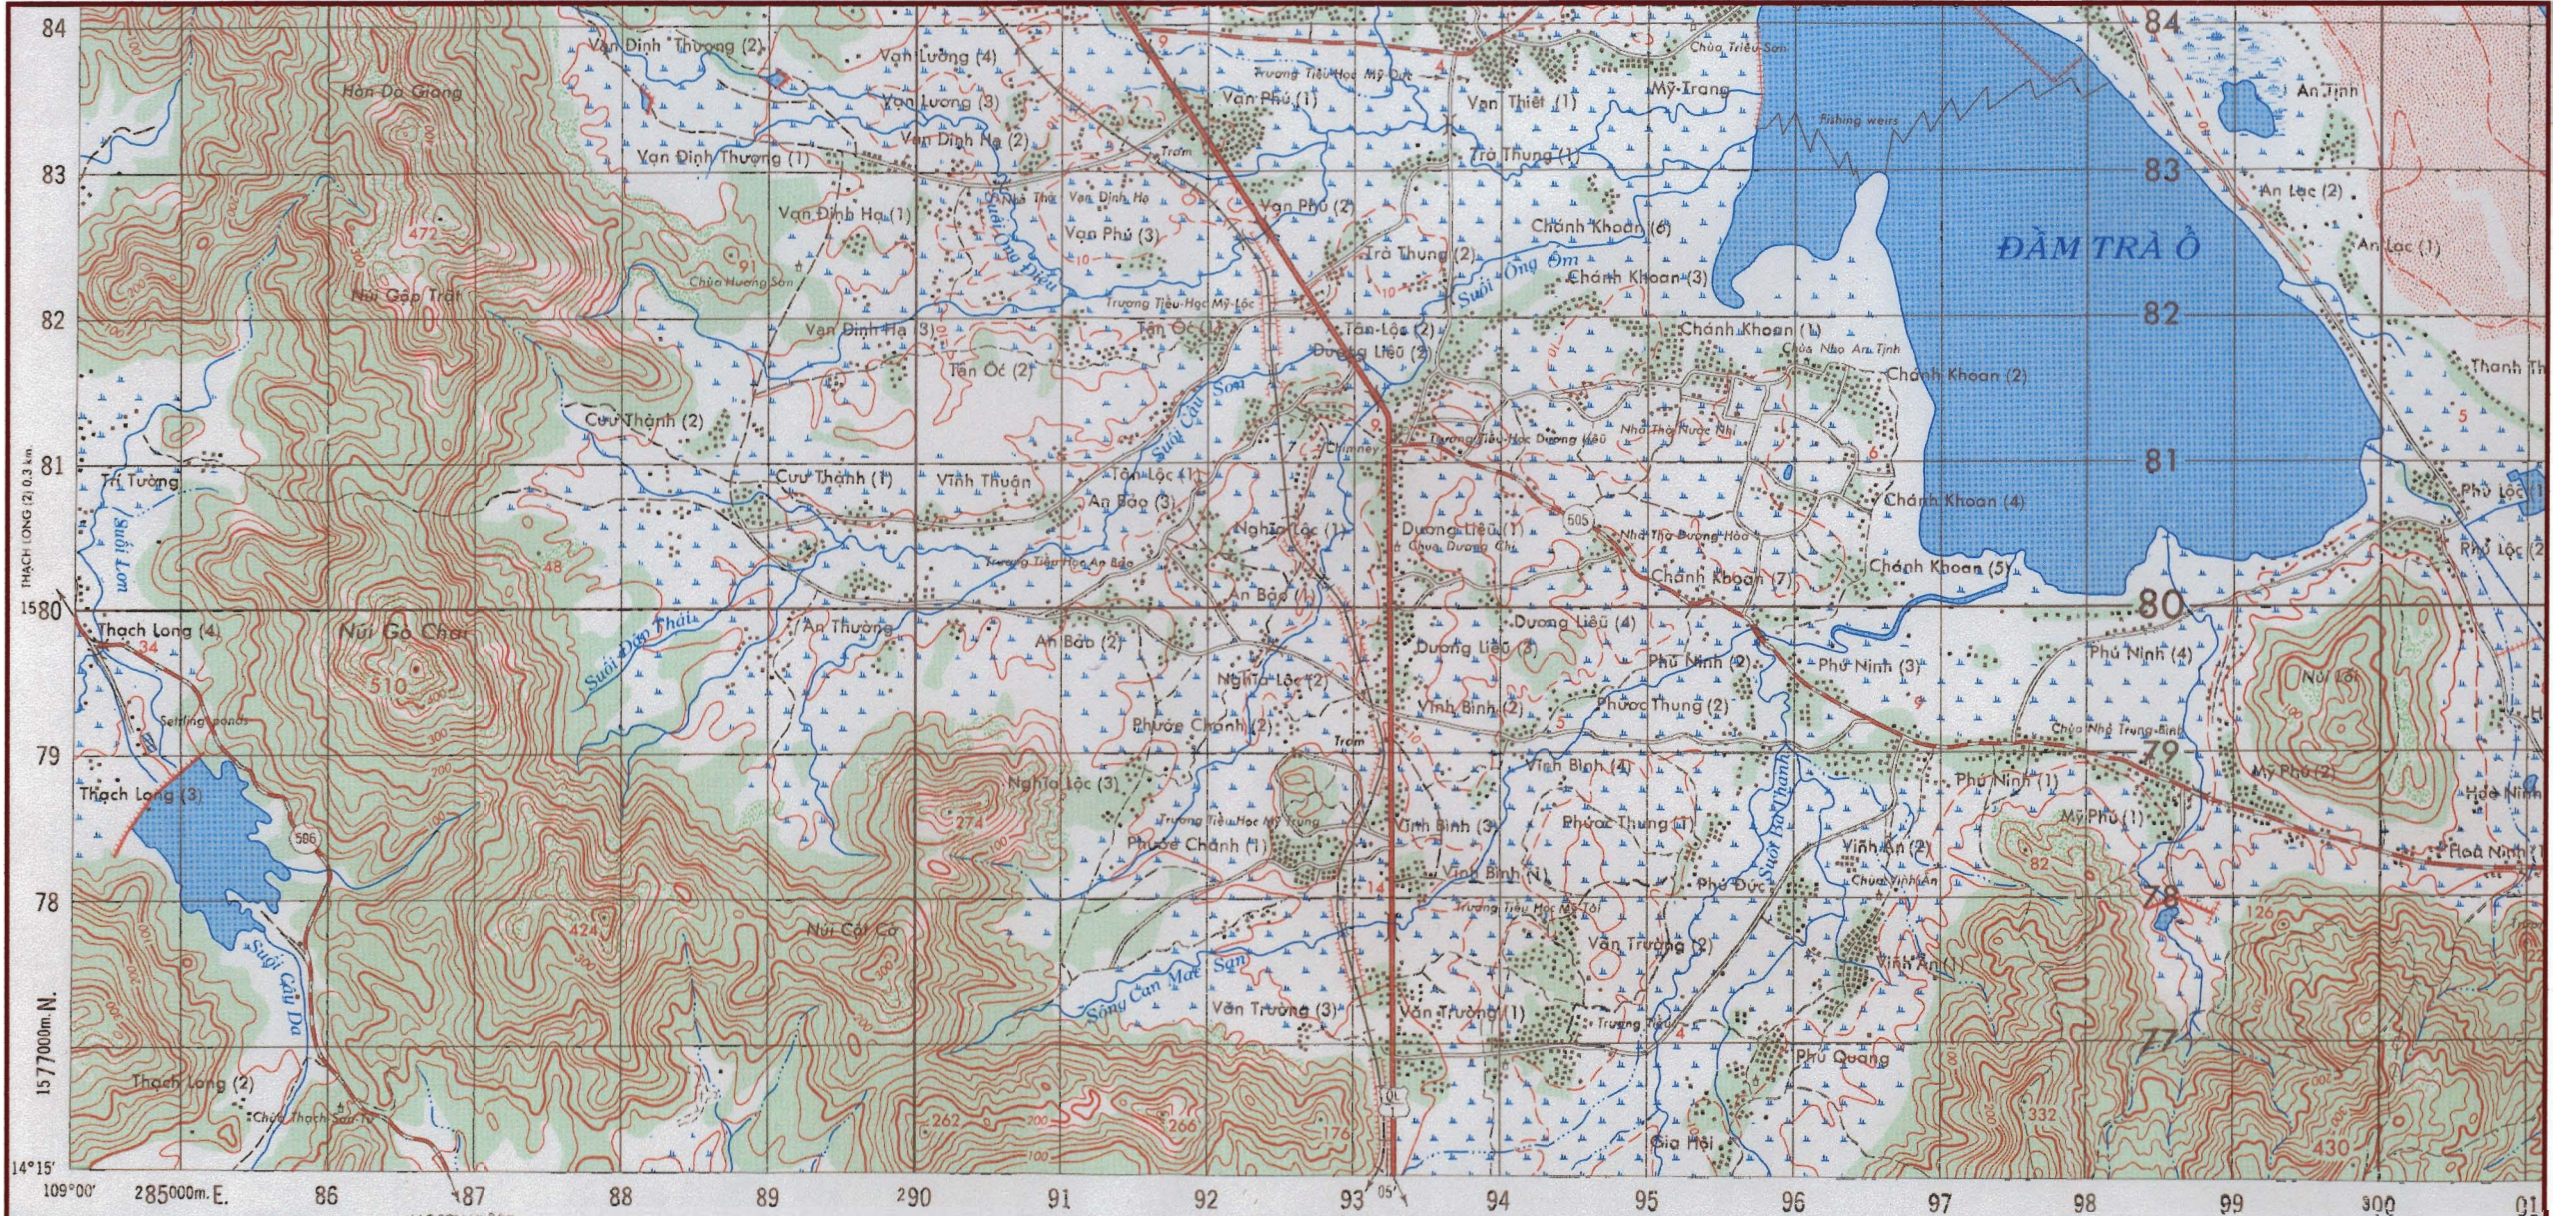

AN BAO - DAM TRA O VICINITY

North of LZ Uplift in Bong Son Province. Map Sheet 6837 IV Series L7014

Prepared and published by the Defense Mapping Agency
Hydrographic/Topographic Center, Washington, D.C.

Scale 1:50,000

LEGEND
COMPILED IN 1984 FROM BEST AVAILABLE SOURCE
THE NUMBER IN PARENTHESES SHOWN BESIDE VILLAGE NAME INDICATES
THAT MORE THAN ONE VILLAGE IS SO NAMED WITHIN THE MAP SHEET AREA