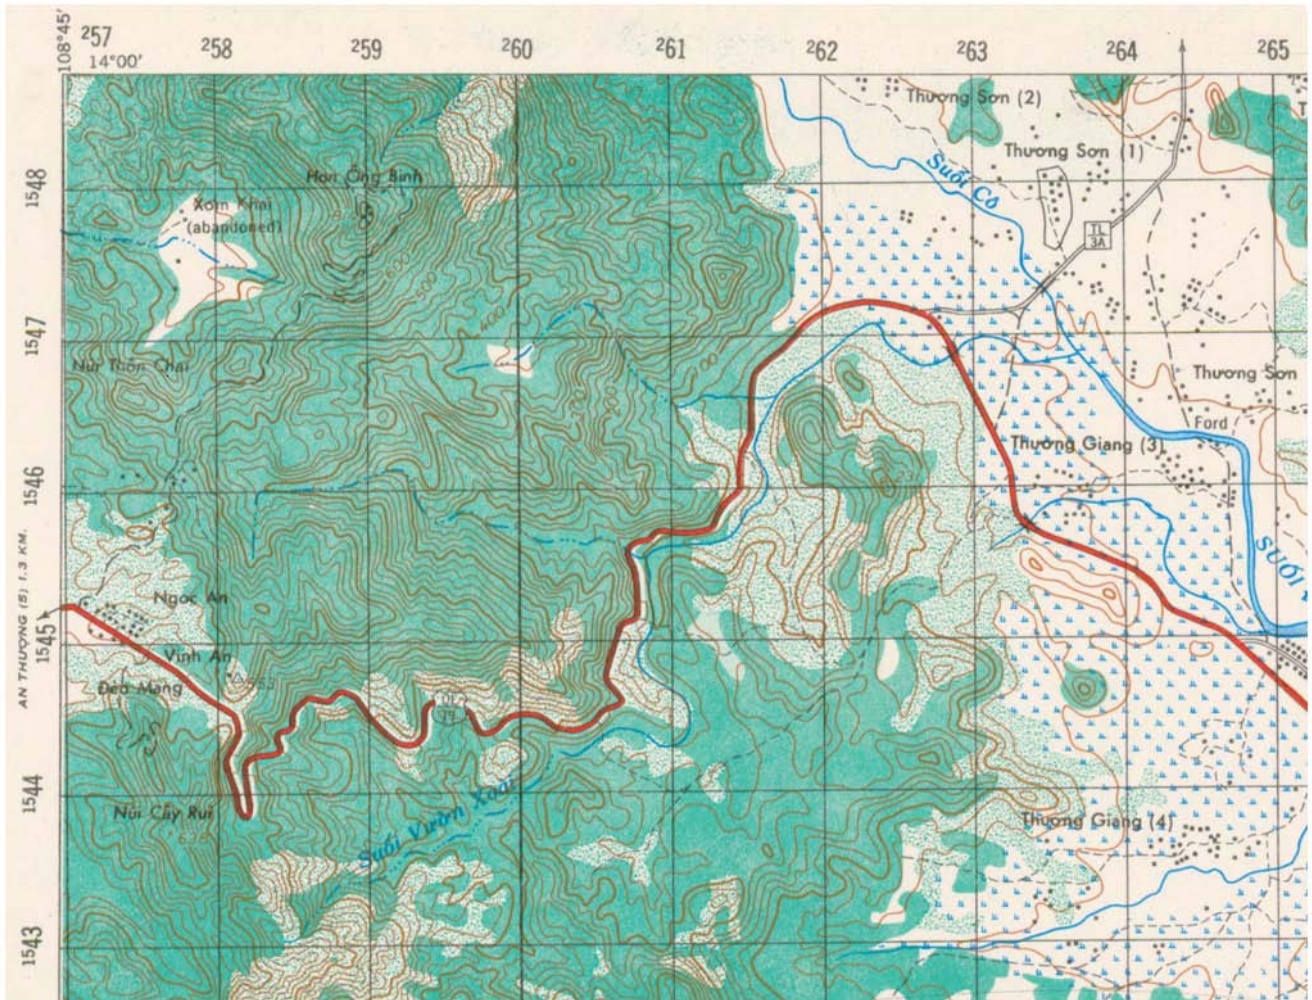

AN KHE PASS

SHEET 6736 I Series L7014
Bình Khê

**Aerial Photo of An Khe Pass Hairpin Curve taken from Gunship Helicopter.
Photo courtesy Ray Smith: http://www.rjsmith.com/my_unit.html**